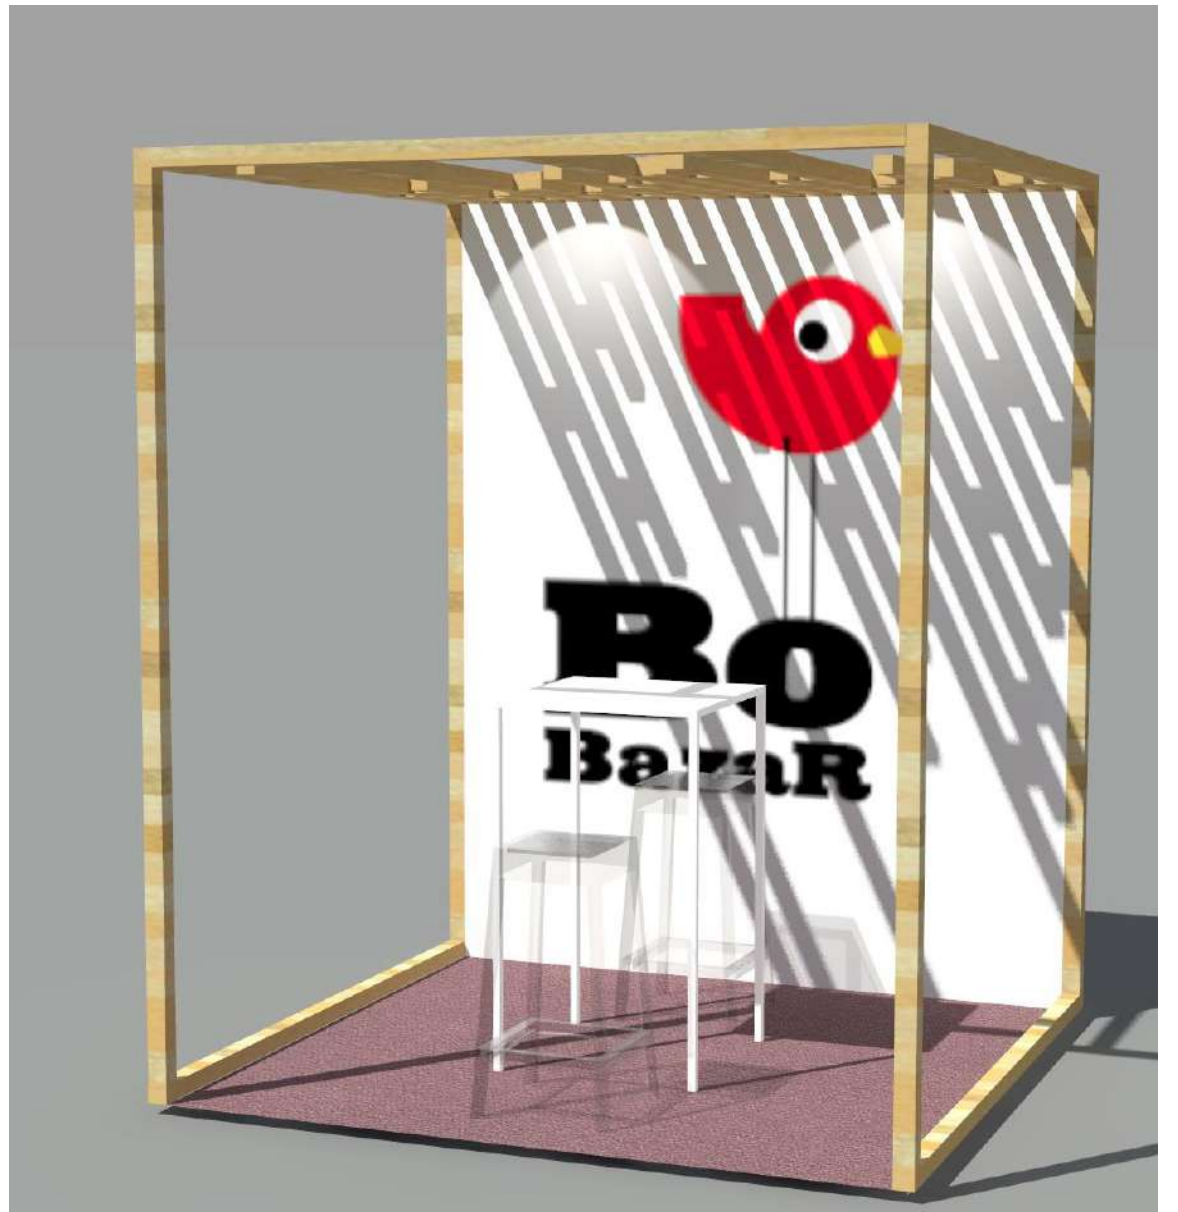

QTE
12

I CLOISON CLAUTRA 2023
H:250 X L.100cm -65€ HT/U
CLOI1012

QTE
28

IDEES D'AGENCEMENT

Microsoft
Achieve more with Microsoft Cloud for Retail

Microsoft

vusion
see imagotag

prodware[®]