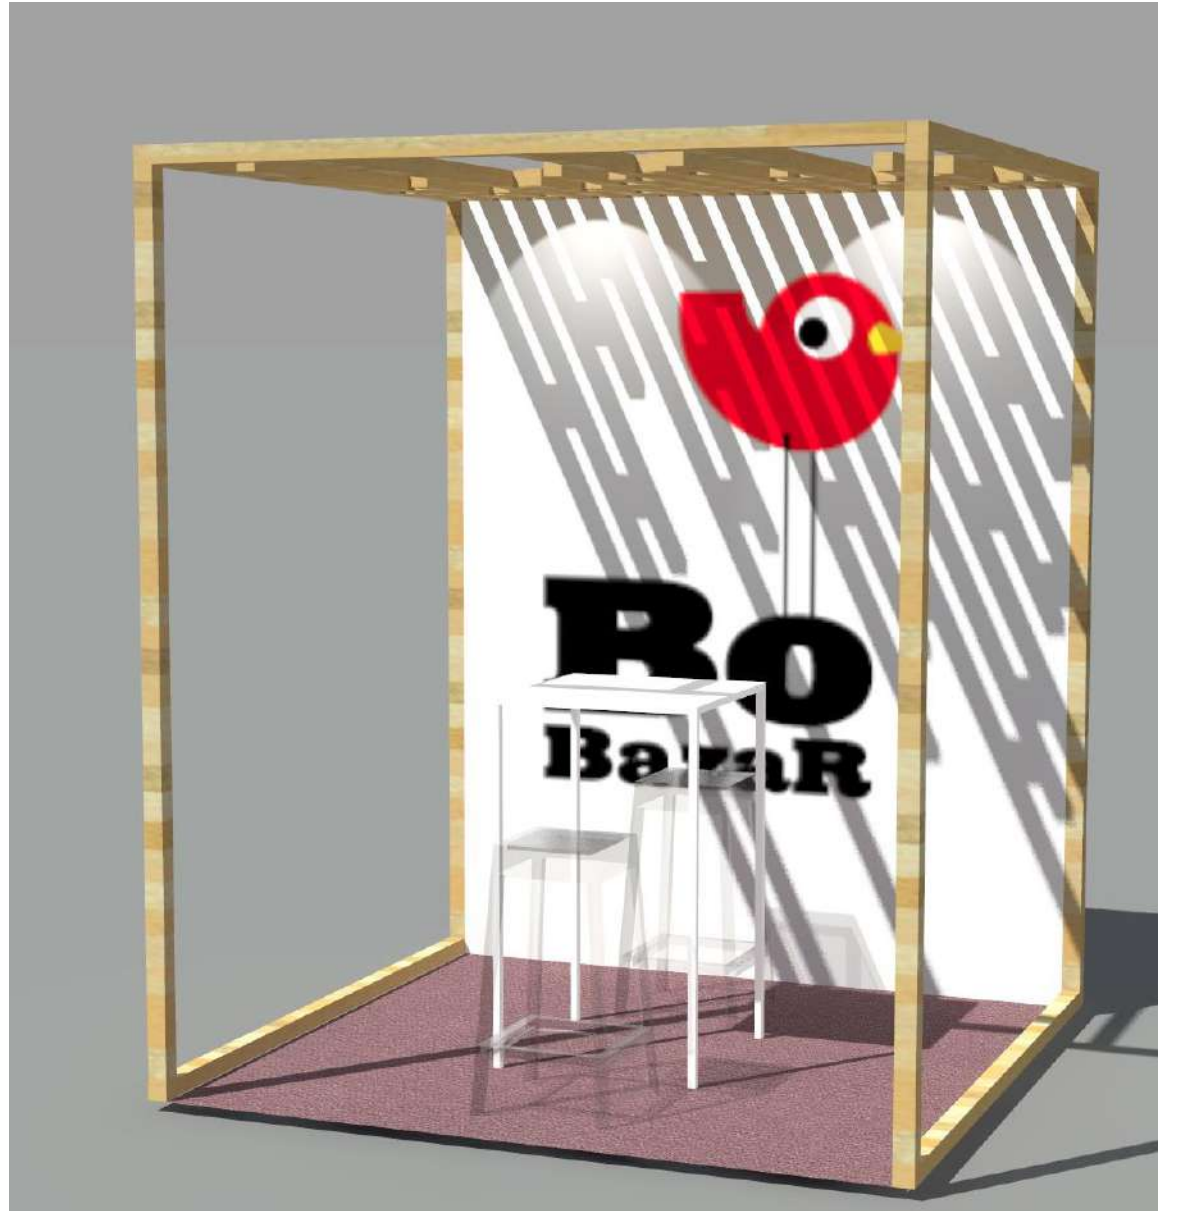

QTE
12

I CLOISON CLAUTRA 2023
H:250 X L.100cm - 65€ HT/U
CLOI1012

QTE
28

IDEES D'AGENCEMENT

Microsoft
Achieve more with Microsoft Cloud for Retail

Microsoft

vusion
see imagotag

prodware[®]