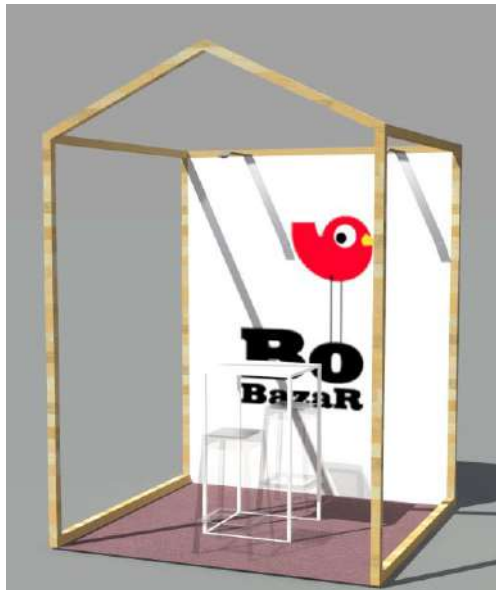

QTE
12

I CLOISON CLAUTRA 2023
H:250 X L.100cm - 65€ HT/U
CLOI1012

QTE
28

IDEES D'AGENCEMENT

Microsoft
Achieve more with Microsoft Cloud for Retail

Microsoft

vusion
see imagotag

prodware[®]