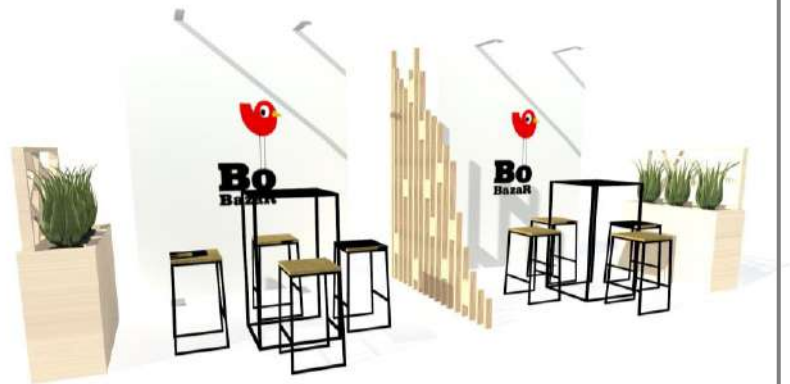

QTE
12

I CLOISON CLAUTRA 2023
H:250 X L.100cm - 65€ HT/U
CLOI1012

QTE
28

IDEES D'AGENCEMENT

Microsoft
Achieve more with Microsoft Cloud for Retail

Microsoft

vusion
see imagotag

prodware[®]